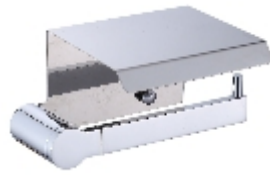

BANCO ACCESSORIES

Towel Rack 24"
JIT0516C ₹ 3625

Towel Rod
JIT0517C ₹ 2490

Soap Basket
JIT0520C ₹ 2140

Towel Ring
JIT0518C ₹ 2260

Robe Hook
JIT0519C ₹ 1240

Paper Holder
JIT0522C ₹ 2260

Tumbler Holder
JIT0521C ₹ 1690