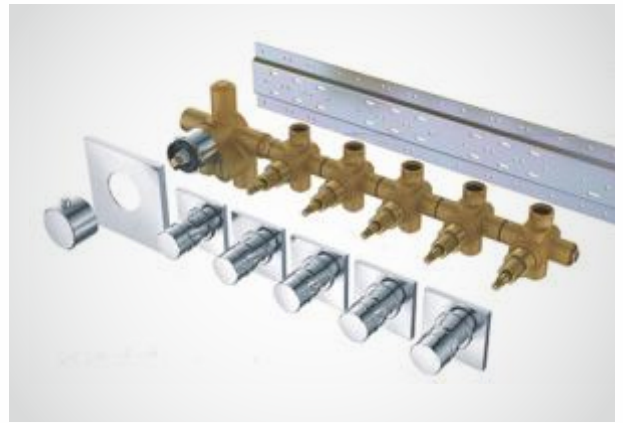

CORE MAKING

Flawless Cores facilitate a uniform internal structure of Faucets.

CASTING

High quality brass is casted in poured in moulds that ensures uniform casting of brass faucet body.

MACHINING

Machining is carried out using high precision equipment that gives longer life and Durability to faucets.

High Quality SS304 Quick release hinges enables customers to easily remove the seat cover and clean the toilet perfectly.

With open rim there's no place for germs to grow, making it more hygienic & easier to clean. 3/4.5 litre dual flush technology, uses up to 50% less water than conventional Toilets.

Smooth zircon opacified glaze that resists build up of stains due to usage.

FAUCETS

Precise Control

High Tech Cartridges ensure you have smooth and precise control over flow of water.

Thermostatic

Inbuilt Thermostatic Control Valve ensures uniform flow and temperature is maintained irrespective of variation of input pressure and temperature.

Tilting Aerator

The angle of the water stream can be adjusted directly at the aerator – simply by moving the adjustable tilting plate.

Available in - Burgos, Cannes & Banco

JOHNSON INTERNATIONAL

IT'S TIME TO TRULY LIVE GLOBAL