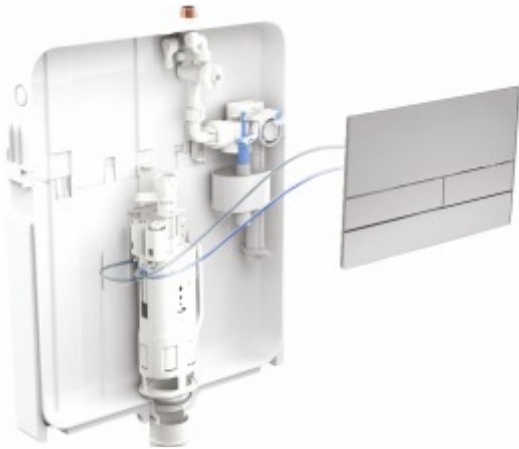

PNEUMATIC CONCEALED CISTERN

Pneumatic Mechanism for Noiseless operations, Dual Flush 3/6 Ltrs for Water Saving and Easy Maintenance.